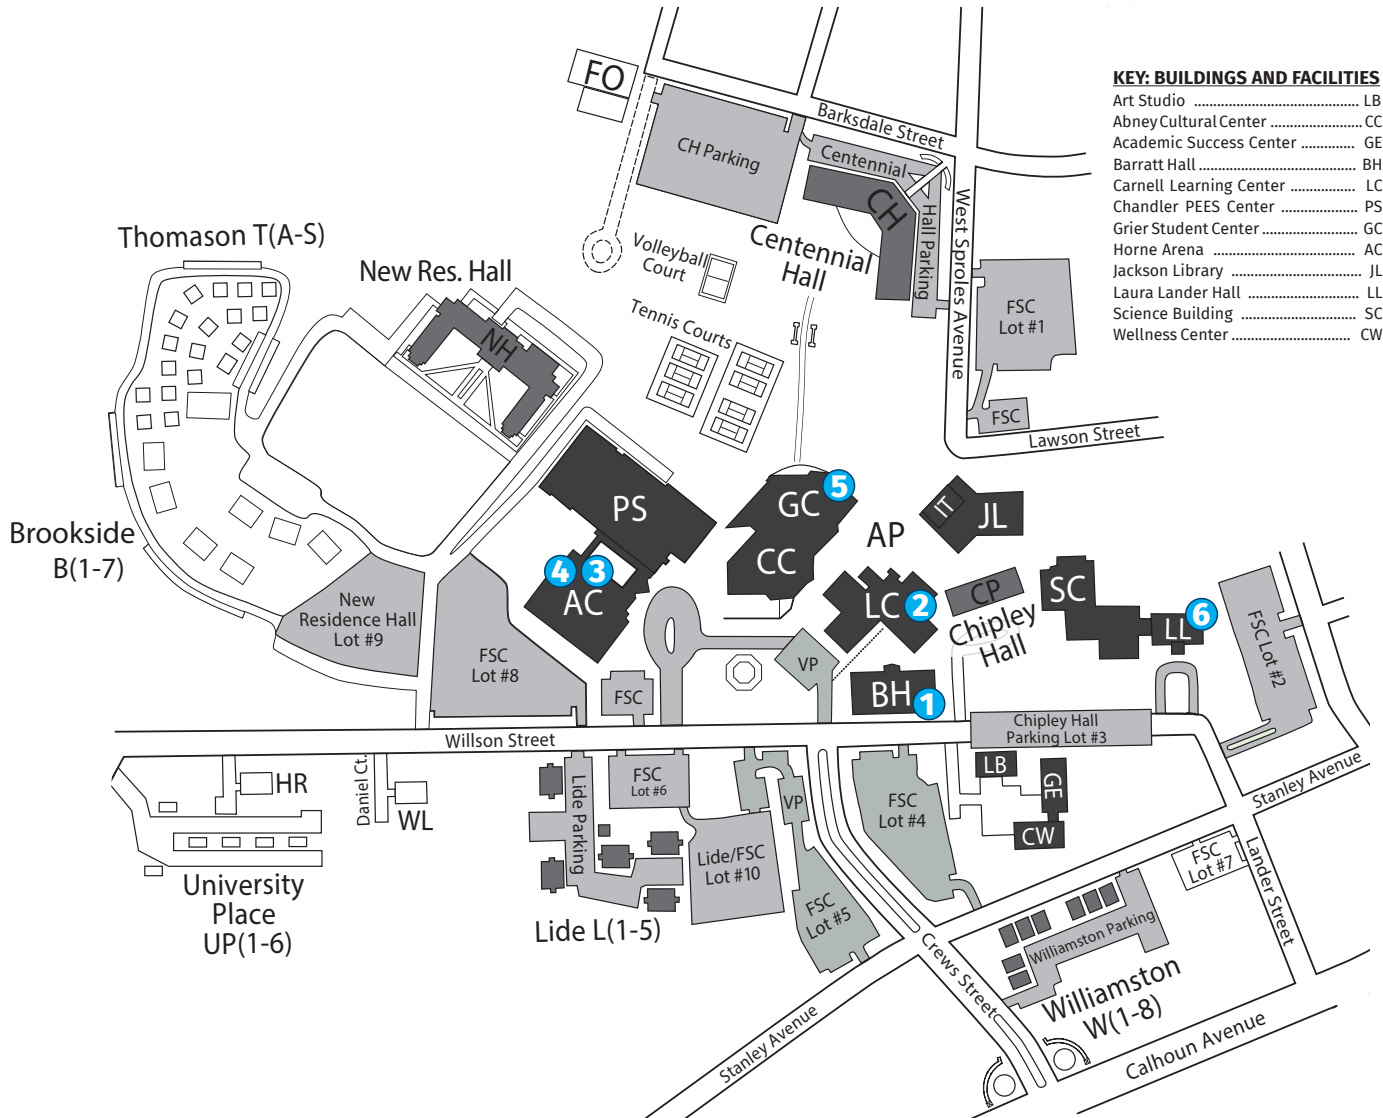

Lander University All-Gender/Family Restroom Map

All-gender/family restrooms can be found in multiple buildings across the Lander University campus. These single-stall, accessible restrooms are open to any campus community member or visitor, regardless of gender identity or expression, and are indicated by the signage seen here.

KEY: BUILDINGS AND FACILITIES

Art Studio	LB
Abney Cultural Center	CC
Academic Success Center	GE
Barratt Hall	BH
Carnell Learning Center	LC
Chandler PEES Center	PS
Grier Student Center	GC
Horne Arena	AC
Jackson Library	JL
Laura Lander Hall	LL
Science Building	SC
Wellness Center	CW

All-Gender/Family Restroom Locations

Building	Room/Area
1 Barratt Hall	BH105
2 Carnell Learning Center	121M (1st Floor)
3 Finis Horne Arena	Lower Level
4 Finis Horne Arena	Lower Level
5 Grier Student Center	S237 (Ground Level)
6 Laura Lander Hall	M2328W (3rd Floor)